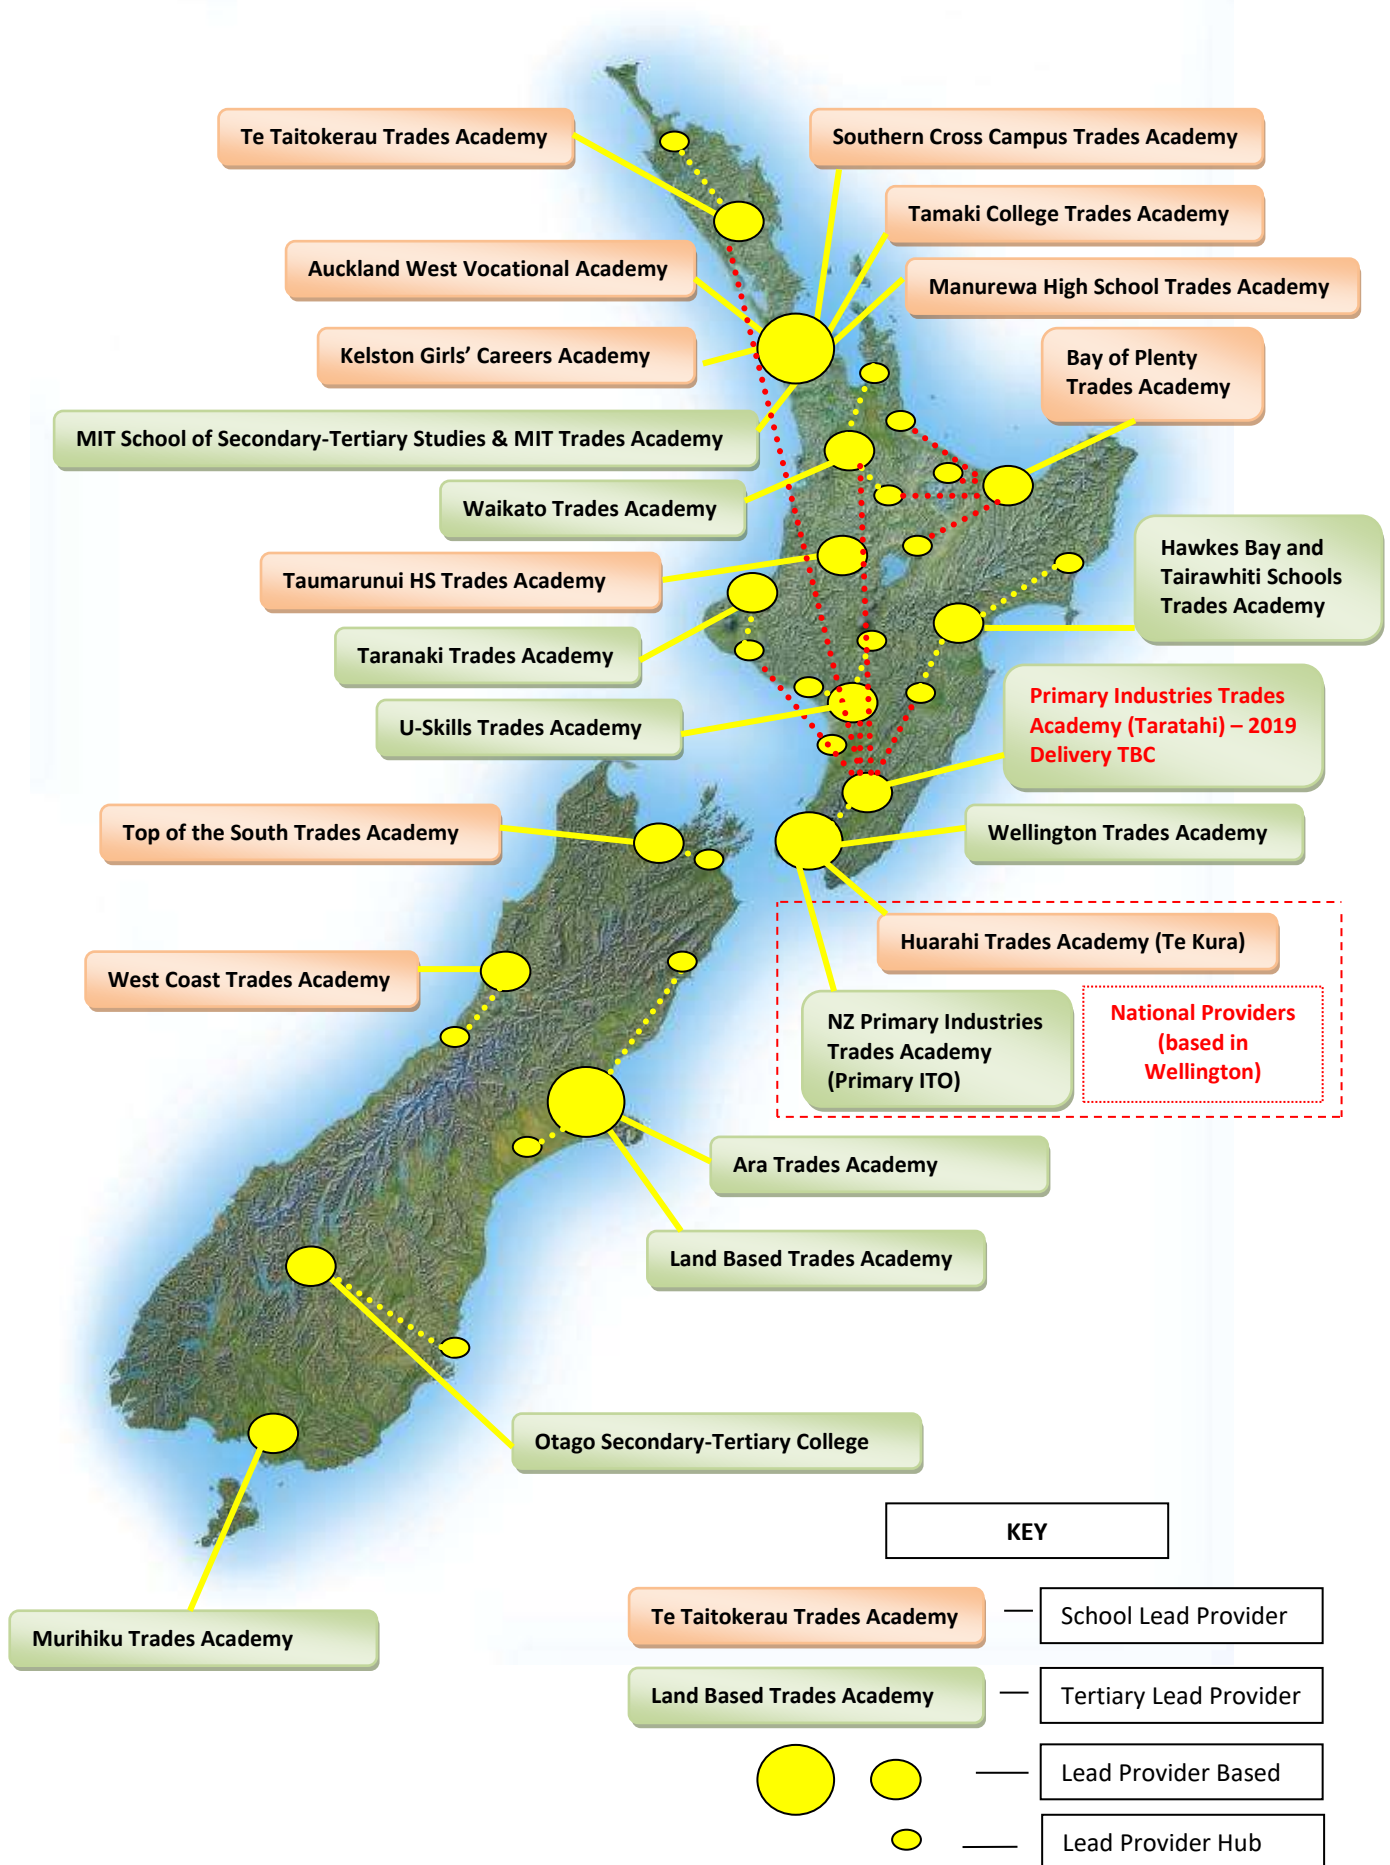

Secondary-Tertiary Programme – Trades Academy Locations and Hubs

Secondary-Tertiary Programme – Trades Academy Overview and Contacts

Name of Trades Academy	Lead Provider	Contact Information and Website	Vocational Pathway/Courses Delivered					
			Construction and Infrastructure	Manufacturing and Technology	Primary Industries	Service Industries	Social and Community	Creative Technologies
Ara Trades Academy	Ara Institute of Canterbury	Contact- Emma West Email- Emma.West@ara.ac.nz Phone- 03 940 6082 Website	✓	✓		✓	✓	
Otago Secondary-Tertiary College	Otago Polytechnic, Cromwell	Contact- Andy Kilsby Email- Andy.Kilsby@op.ac.nz Phone- 027 572 7382 Website	✓	✓	✓	✓	✓	
Bay of Plenty TA	Trident High School, Whakatane	Contact- Cindy Lee Email- leec@trident.school.nz Phone- 021 058 0565 Website	✓	✓	✓	✓	✓	✓
Hawke's Bay and Tairāwhiti Schools' TA	Eastern Institute Of Technology, Napier/Gisborne	Contact- Paul Hursthouse Email- phursthouse@eit.ac.nz Phone- 021 296 1877 Website	✓	✓	✓	✓		✓
Manurewa High School TA	Manurewa High School, Auckland	Contact- Julie Lockie Email- LOC@manurewa.school.nz Phone- 0212708644 Website	✓	✓		✓		
MIT Tertiary High School	Manukau Institute of Technology, Auckland	Contact- Toe Pune Email- toe.pune@manukau.ac.nz Phone- 0220690938 Website	✓	✓	✓	✓	✓	✓
MIT Trades Academy	Manukau Institute of Technology, Auckland	Contact- Rozanne Ta'ala Email- rozanne.taala@manukau.ac.nz Phone- 022 067 7536 Website	✓	✓	✓	✓		