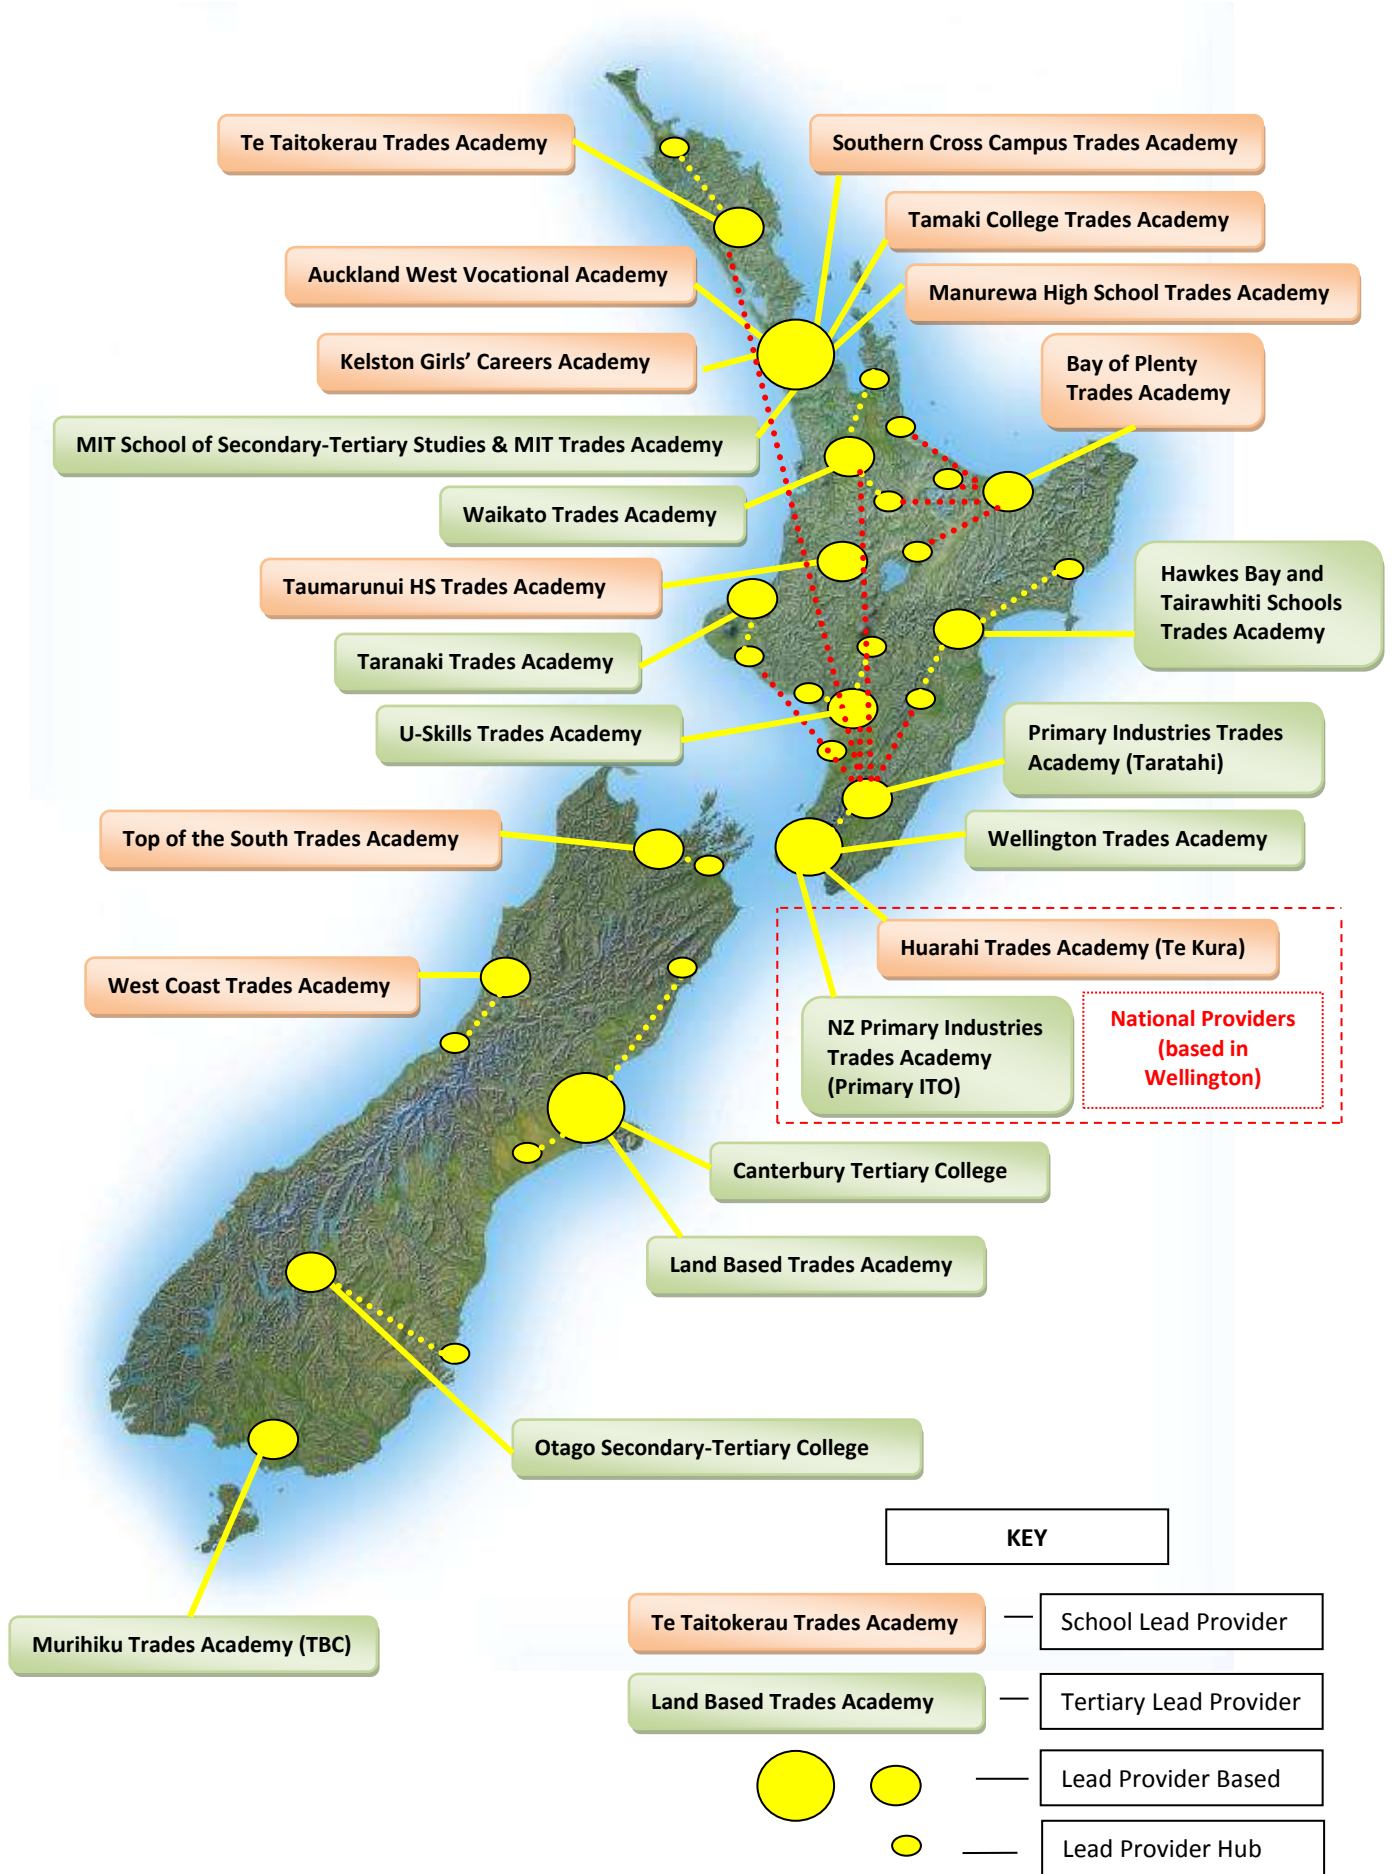

Secondary-Tertiary Programme – Trades Academy Locations and Hubs

Secondary-Tertiary Programme – Trades Academy Overview and Contacts

Name of Trades Academy	Lead Provider	Contact Information and Website	Vocational Pathway/Courses Delivered					
			Construction and Infrastructure	Manufacturing and Technology	Primary Industries	Service Industries	Social and Community	Creative Technologies
Canterbury Tertiary College	Ara Institute of Canterbury	Contact- Emma West Email- Emma.West@ara.ac.nz Phone- 03 940 6082 Website	✓	✓		✓	✓	
Otago Secondary-Tertiary College	Otago Polytechnic, Cromwell	Contact- Andy Kilsby Email- Andy.Kilsby@op.ac.nz Phone- 027 572 7382 Website	✓	✓	✓	✓	✓	
Bay of Plenty TA	Trident High School, Whakatane	Contact- Monique Vincent Email- vincentm@trident.school.nz Phone- 027 499 5300 Website	✓	✓	✓	✓	✓	✓
Hawke's Bay and Tairāwhiti Schools' TA	Eastern Institute Of Technology, Napier/Gisborne	Contact- Paul Hursthouse Email- phursthouse@eit.ac.nz Phone- 021 296 1877 Website	✓	✓	✓	✓		✓
Manurewa High School TA	Manurewa High School, Auckland	Contact- Julie Lockie Email- LOC@manurewa.school.nz Phone- 0212708644 Website	✓	✓		✓		
MIT Tertiary High School	Manukau Institute of Technology, Auckland	Contact- Toe Pune Email- toe.pune@manukau.ac.nz Phone- 0220690938 Website	✓	✓	✓	✓	✓	✓
MIT Trades Academy	Manukau Institute of Technology, Auckland	Contact- Rozanne Ta'ala Email- rozanne.taala@manukau.ac.nz Phone- 022 067 7536 Website	✓	✓	✓	✓		